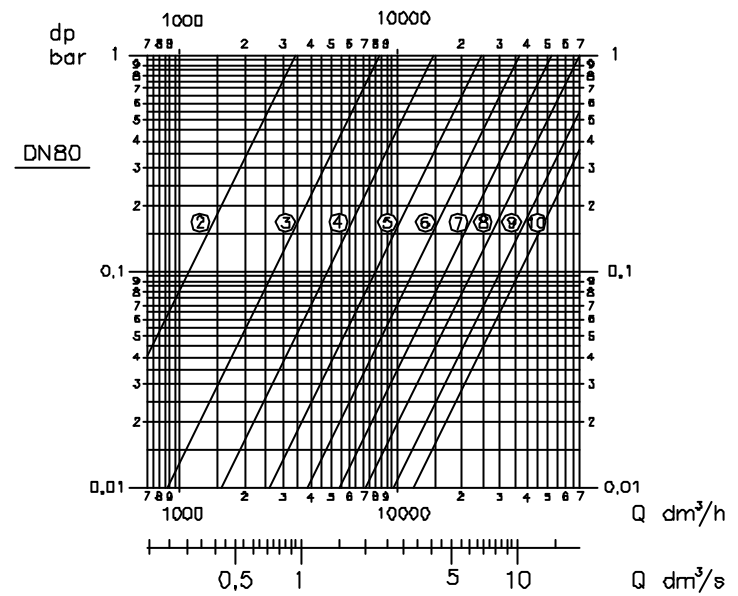

DN15/20 NAVAL CONTROL VALVE CURVE

DN25/32 NAVAL CONTROL VALVE CURVE

DN200

DN250

DN300