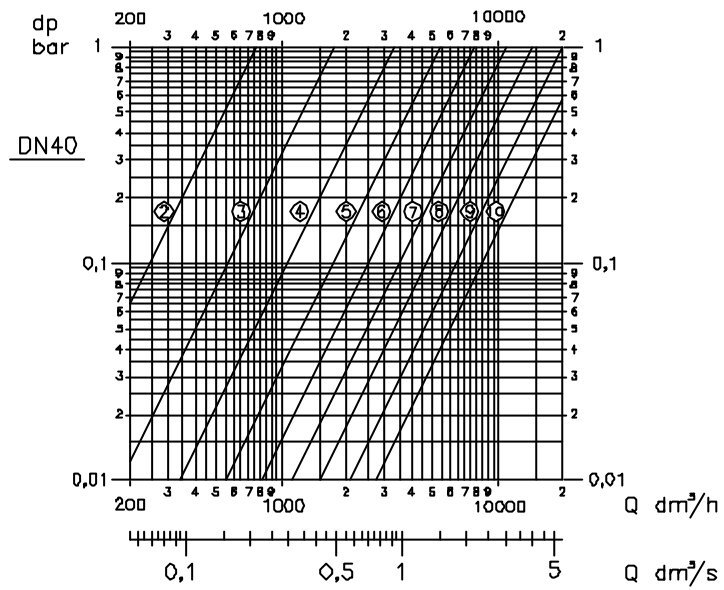

DN15/20 NAVAL CONTROL VALVE CURVE

DN25/32 NAVAL CONTROL VALVE CURVE

DN200

DN250

DN300