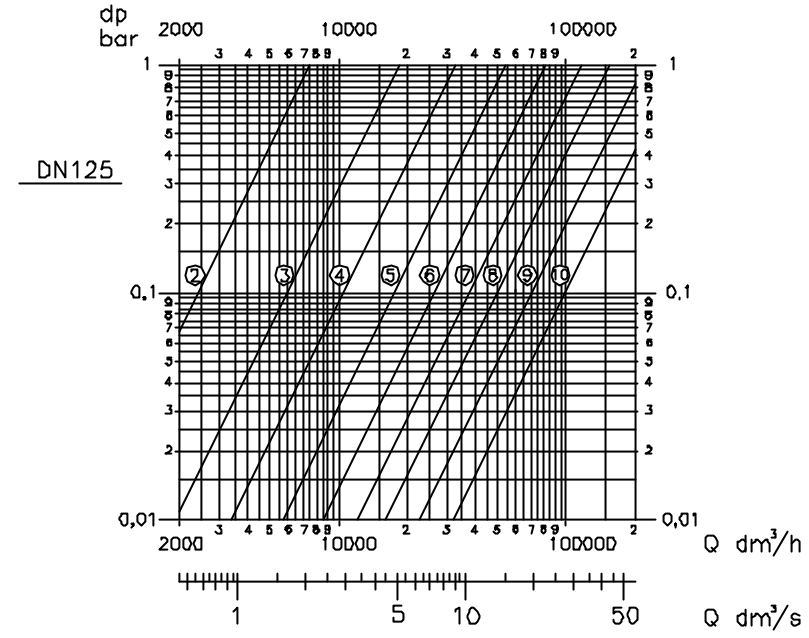

DN15/20 NAVAL CONTROL VALVE CURVE

DN25/32 NAVAL CONTROL VALVE CURVE

DN200

DN250

DN300