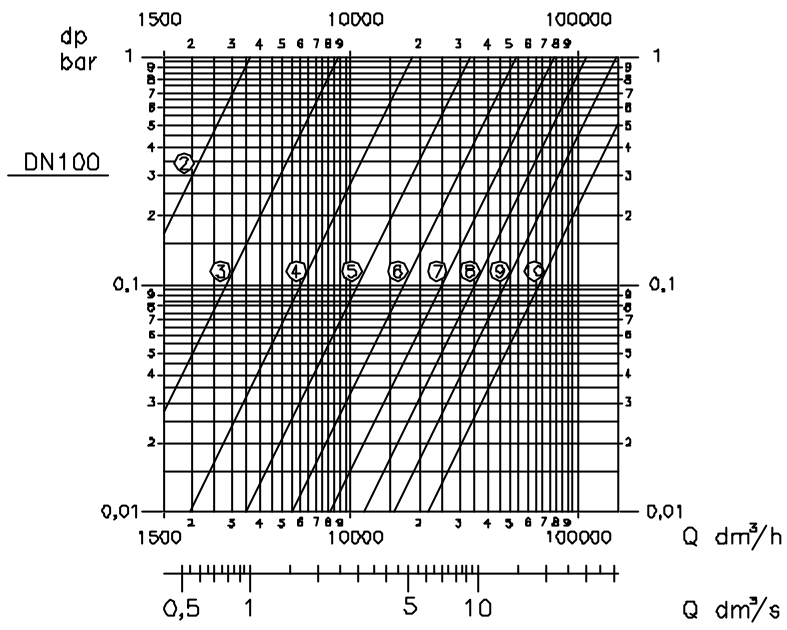

DN15/20 NAVAL CONTROL VALVE CURVE

DN25/32 NAVAL CONTROL VALVE CURVE

DN200

DN250

DN300