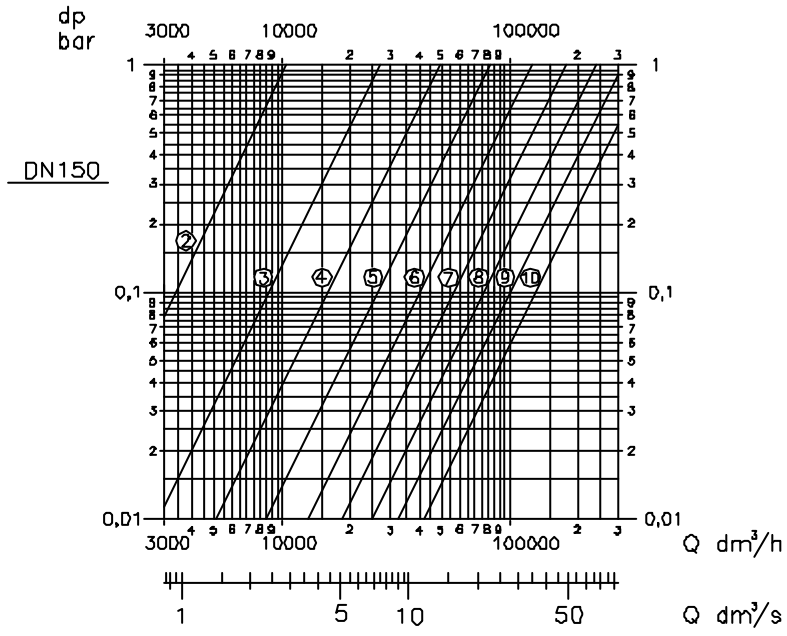

DN15/20 NAVAL CONTROL VALVE CURVE

DN25/32 NAVAL CONTROL VALVE CURVE

DN200

DN250

DN300