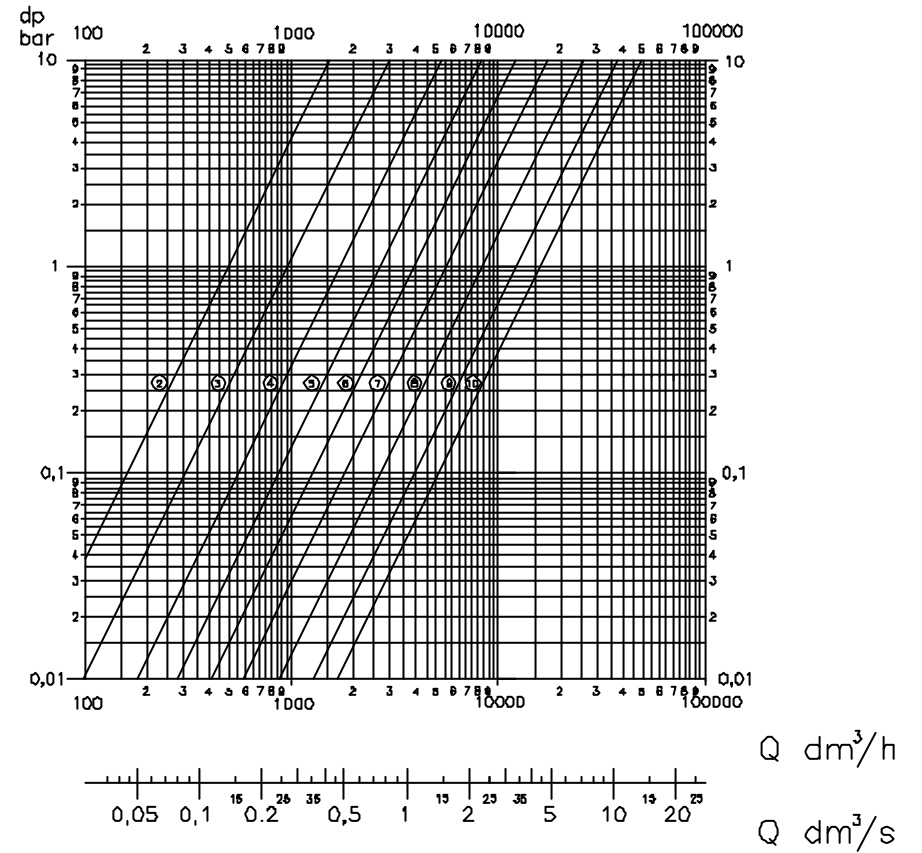

DN15/20 NAVAL CONTROL VALVE CURVE

DN25/32 NAVAL CONTROL VALVE CURVE

DN200

DN250

DN300