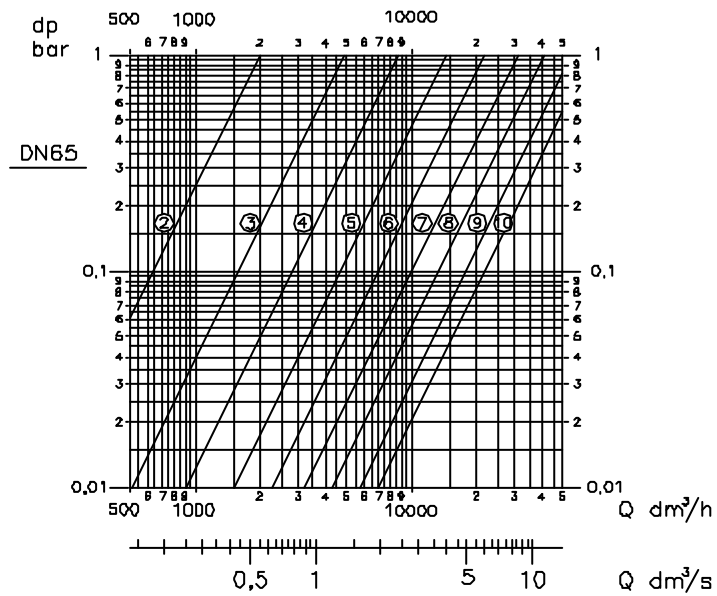

DN15/20 NAVAL CONTROL VALVE CURVE

DN25/32 NAVAL CONTROL VALVE CURVE

DN200

DN250

DN300