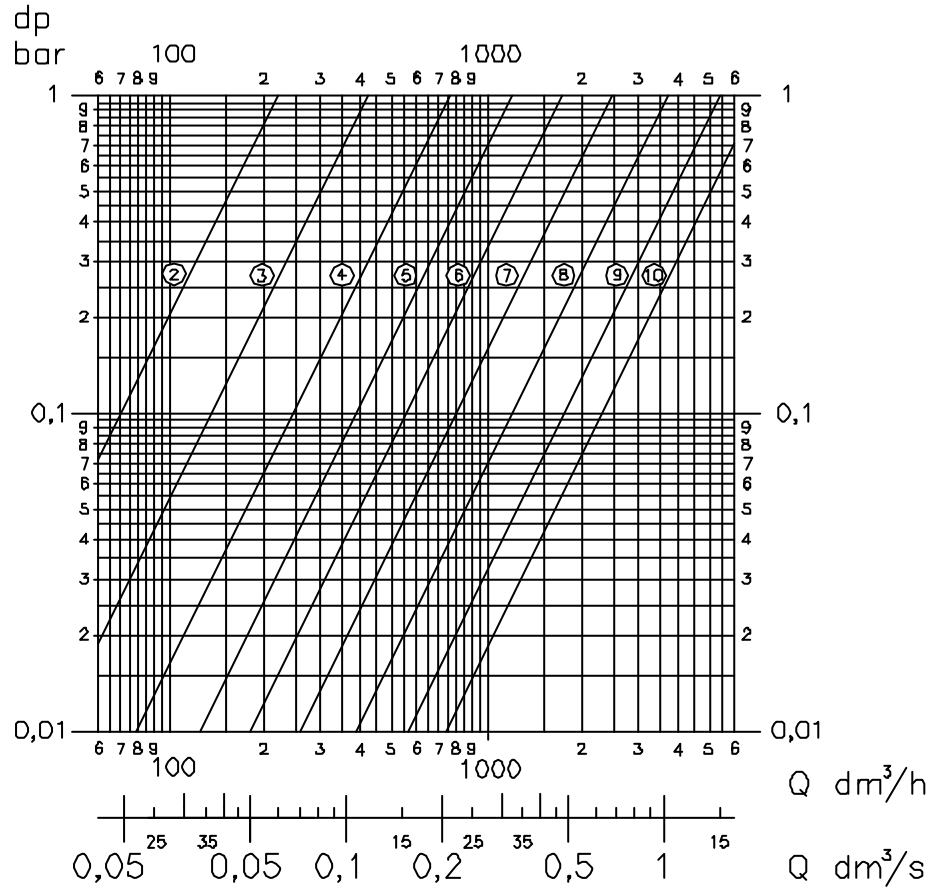

DN15/20 NAVAL CONTROL VALVE CURVE

DN25/32 NAVAL CONTROL VALVE CURVE

DN200

DN250

DN300