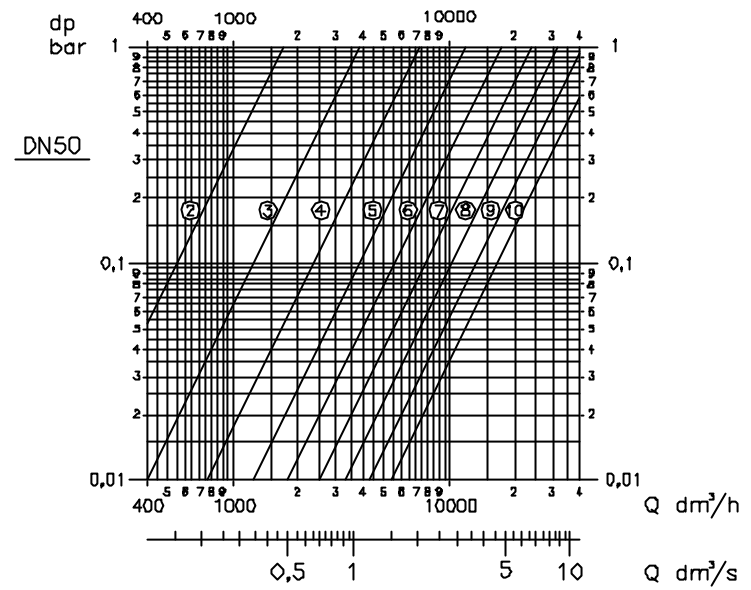

DN15/20 NAVAL CONTROL VALVE CURVE

DN25/32 NAVAL CONTROL VALVE CURVE

DN200

DN250

DN300