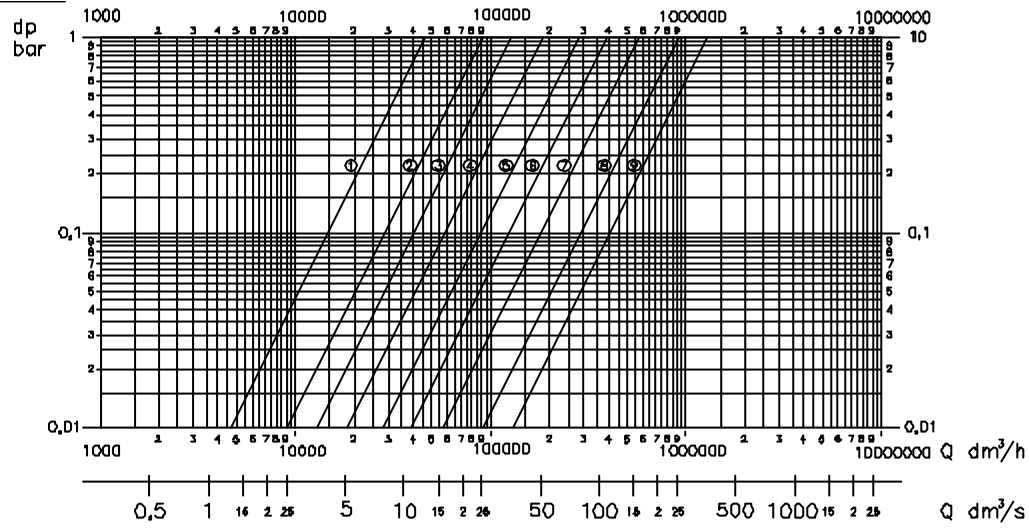

DN15/20 NAVAL CONTROL VALVE CURVE

DN25/32 NAVAL CONTROL VALVE CURVE

DN200

DN250

DN300