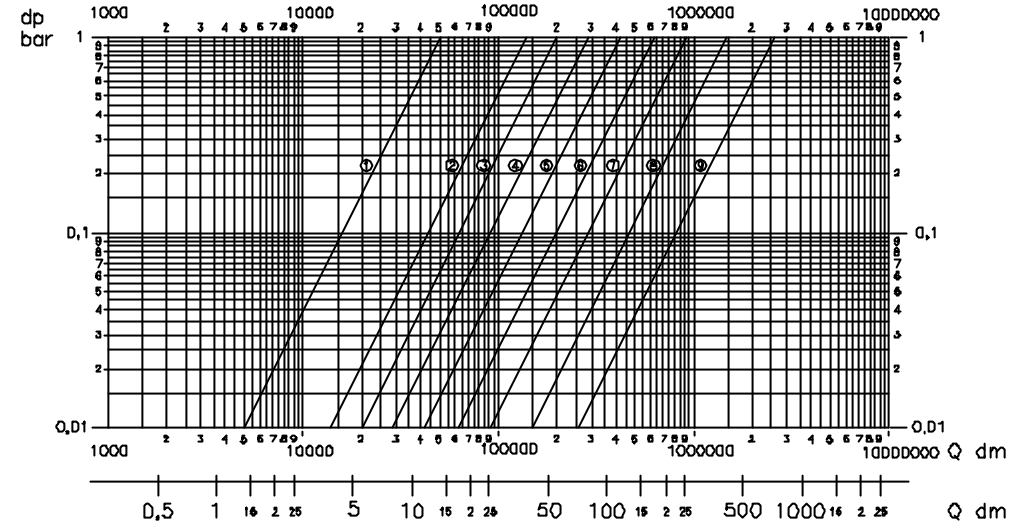

DN15/20 NAVAL CONTROL VALVE CURVE

DN25/32 NAVAL CONTROL VALVE CURVE

DN200

DN250

DN300